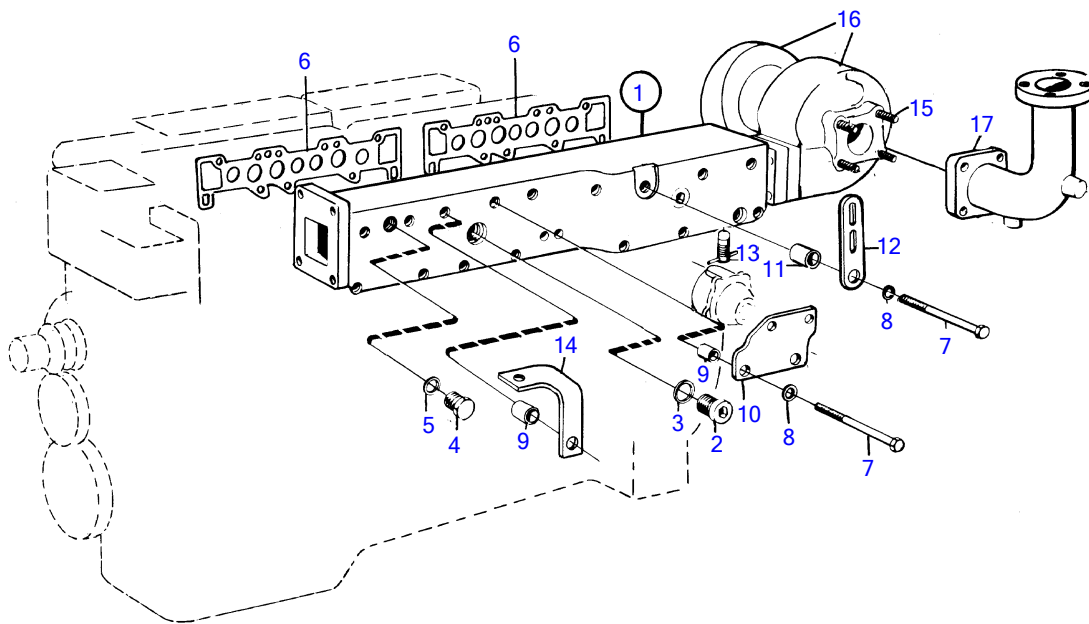

TAMD70E

5147

TAMD70E

REF	PART NO.	QTY	DESCRIPTION	SEE SEC.	NOTES
1	(875706)	1	Exhaust pipe		Obsolete part
2	467367	6	• Plug		
3	469328	6	• Gasket		
4	301185	2	• Plug		
5	957185	2	• Gasket		
6	842531	2	Gasket		
7	942338	4	Hexagon screw		L=114mm
	955544	8	Hexagon screw		L=102mm
	959797	7	Hexagon screw		L=140mm
	959798	1	Hexagon screw		L=152mm
8	942336	20	Spring washer		
9	(912127)	4	Spacer sleeve		Obsolete part
10	(843974)	1	Bracket		See group 2C, Obsolete part
11	(912128)	1	Spacer ring		Obsolete part
12	965535	1	Bracket		
13	82745	1	Shut-off cock		
14	(844575)	2	Attaching plate		Obsolete part
15	924079	4	Stud		
16		1	turbo	16819	
17		1	exhaust elbow, hose	16821	